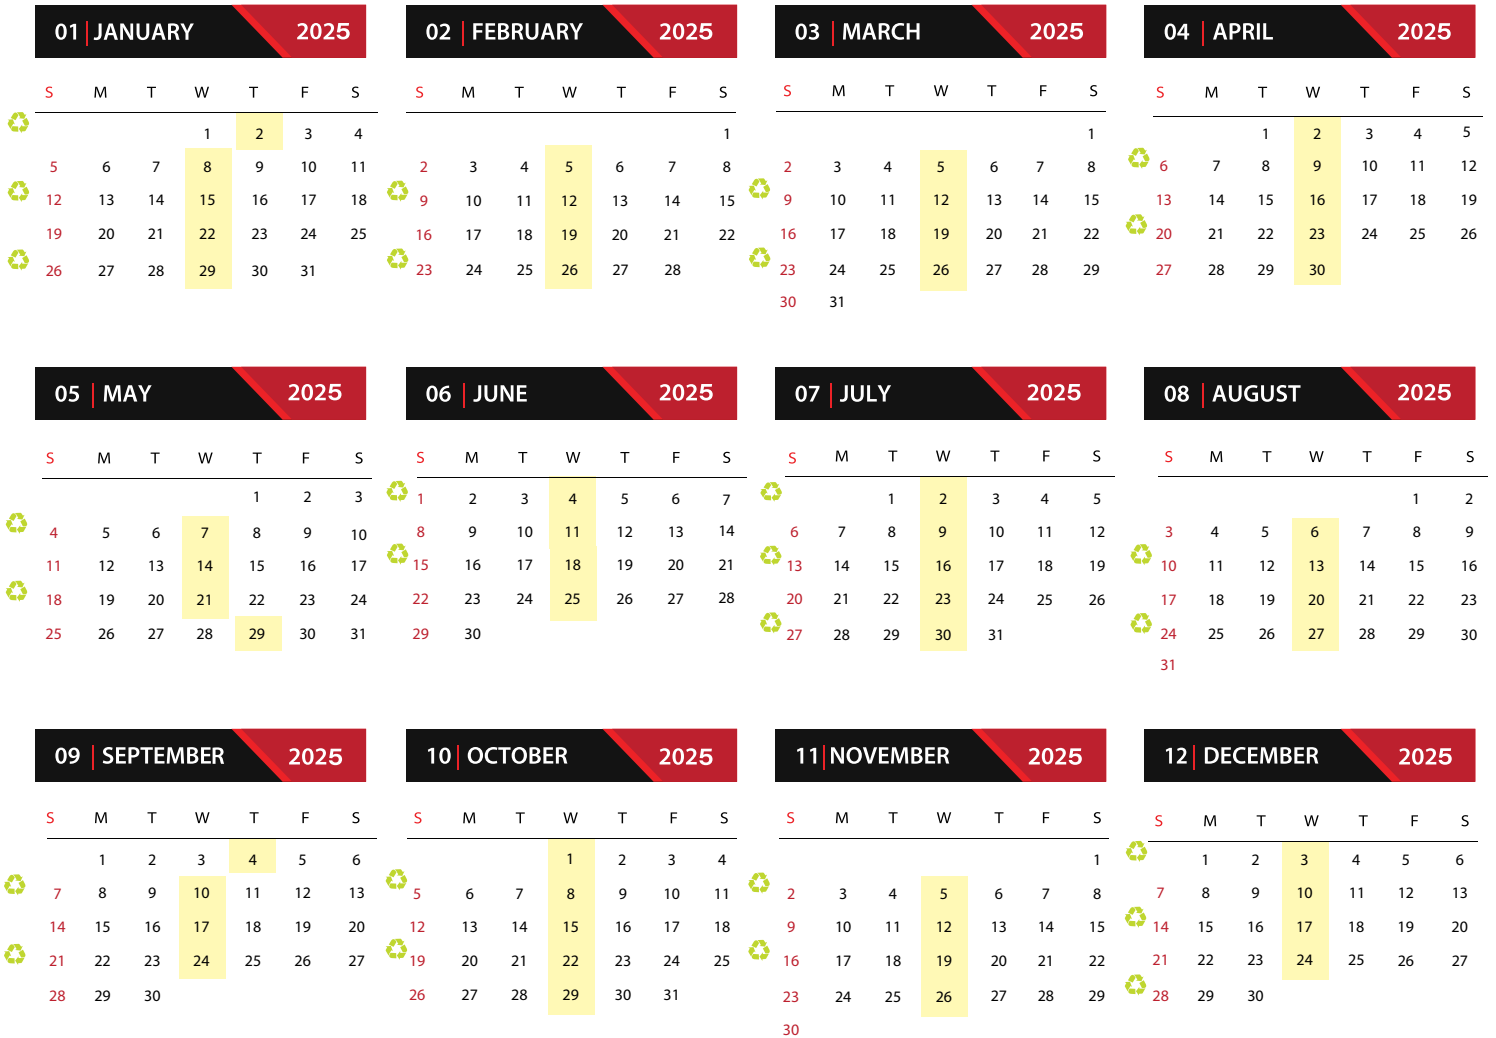

# 2025 CALENDAR

## TRASH WEDNESDAY & RECYCLE EVEN EVERY OTHER WEEK Trash Services Pick up Dates

Trash carts must be out at 7am until 7pm.

### Highlighted days indicate trash pick up day

Trash pick up will be moved to the following day if pick up day falls on or after a holiday during the week.

Recycle logo indicates recycle week

- New Year's Day - Jan 1st - Falls on a Wednesday (service starts Thursday)
- Memorial Day - May 26th - Falls on a Monday (service starts Tuesday)
- Independence Day - July 4th - Falls on a Friday (Friday is moved to Saturday)
- Labor Day - Sept 1st - Falls on a Monday service starts Tuesday
- Thanksgiving - Nov 27th - Falls on a Thursday (Thursday is moved to Friday)
- Christmas - Dec 25th - Falls on a Thursday service starts Friday